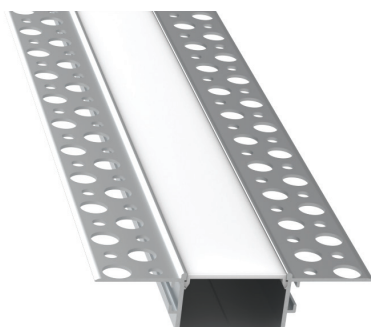

CARUSO

Design Guide

Profile & Dimensions

Available TivoType Options - Indoor

DEFINE

- SB
- HO
- LB

ELITE

- SB
- HO
- VHO

ELITE+

- Plus
- Pro
- Vision
- Flow
- DUO

FUSE24

- RGB
- RGB+W
- RGB+W+W
- DW
- Pixle24 RGB
- Pixle24 RGBW

FUSE12

- PIXEL12 RGB

Ordering Information

CARU-CHAN-SLV-6.5
Anodized aluminum extrusion,
available in 6.5' lengths

CARU-LNS-OP-6.5
Lens, opal, length 6.5'

CARU-EC-01
Solid End Cap

CARU-EC-02
Powerfeed End Cap

Joiners & Brackets

CARU-JNT-180
180° Straight Joiner
with 2 screws
sold each

CARU-L-JNT-90
90° L Joiner
with 2 screws
sold each

CARU-IO-JNT-90
90° Inside/Outside Joiner
with 2 screws
sold each

Diode Visibility

Opal lens