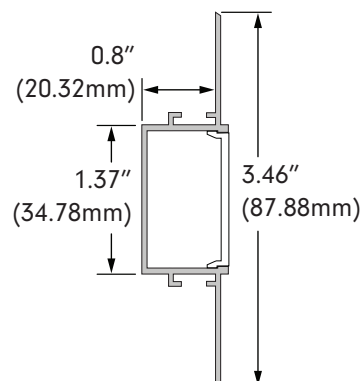

CARUSO

Design Guide

Profile & Dimensions

Available TivoType Options - Indoor

DEFINE

- SB
- HO
- LB

ELITE

- SB
- HO
- VHO

ELITE+

- Plus
- Pro
- Vision
- Flow
- DUO

FUSE24

- RGB
- RGB+W
- RGB+W+W
- DW
- Pixle24 RGB
- Pixle24 RGBW

FUSE12

- PIXEL12 RGB

Ordering Information

CARU-CHAN-SLV-6.5
Anodized aluminum extrusion,
available in 6.5' lengths

CARU-LNS-OP-6.5
Lens, opal, length 6.5'

CARU-EC-01
Solid End Cap

CARU-EC-02
Powerfeed End Cap

Joiners & Brackets

CARU-JNT-180
180° Straight Joiner
with 2 screws
sold each

CARU-L-JNT-90
90° L Joiner
with 2 screws
sold each

CARU-IO-JNT-90
90° Inside/Outside Joiner
with 2 screws
sold each

Diode Visibility

Opal lens